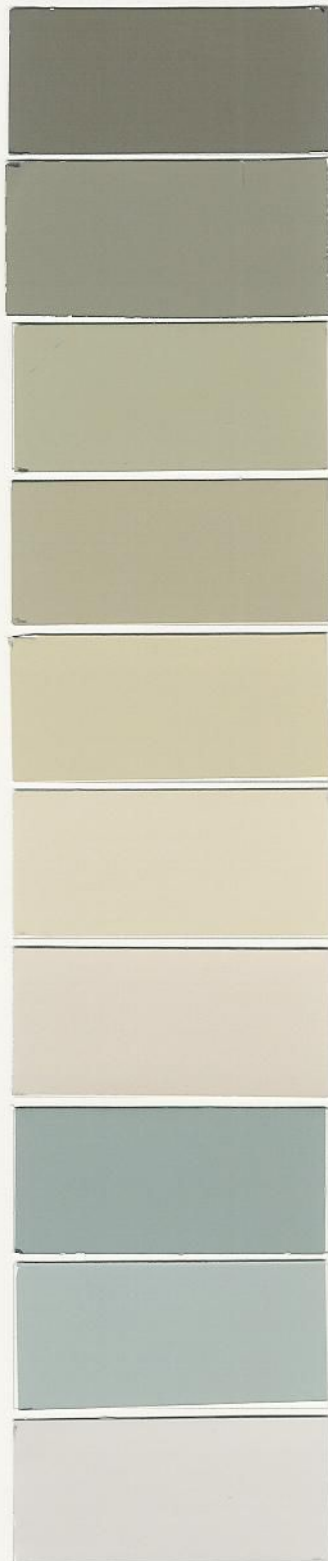

Color Palette – Cottage Districts and Park Row

The cottages along the streets leading from County Road 30-A toward Western Lake Drive are painted in a range of grays and neutrals, from cool to warm. Trim and special elements are expressed in vibrant, more colorful tones, especially yellows, greens and blues.

F08 - Cashmere

F16 – Suede Gray

F24–Westport Green

G01 –Westport Tan

H01-Georgica Beach

H03 – Homespun

G27 – Quahaug

G12 - Bluestone

G09 – Dusty Miller

G31 – Mercury Glass

Body and Trim

C05 – French Blue

C21 – Hydrangea Blue

A02 – Bee Balm Red

E10 – Sunflower

E12 – Snapdragon

E29 – Euphorbia

C09 – Fraser Fir

G02 – Clay

F08 - Cashmere

F03 - Morel

Shutters